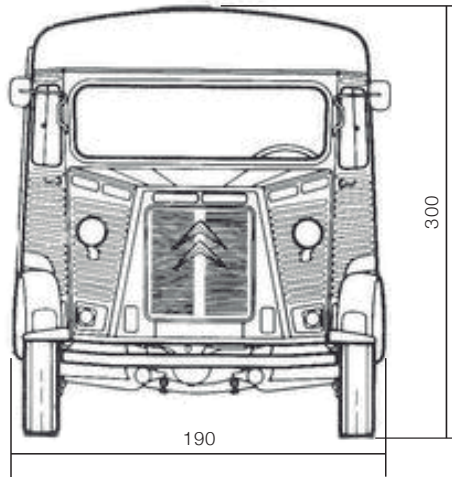

RATES & PRICES

INFO@L17RUSTICFOOD.COM

Nº REF: *L17*