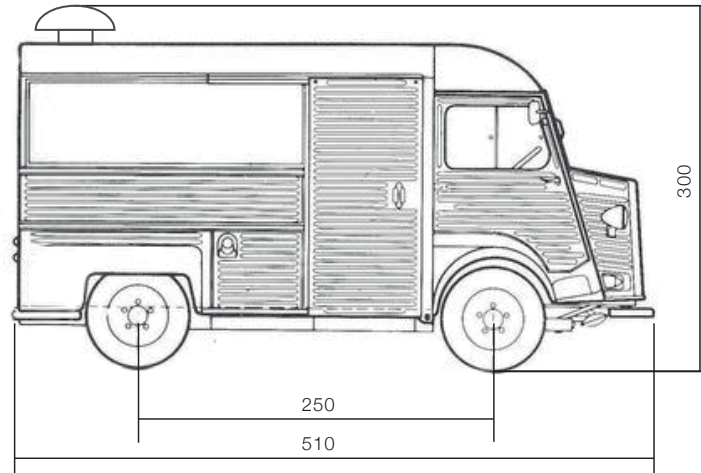

RATES & PRICES

INFO@L17RUSTICFOOD.COM

Nº REF: *L17*

(+34) 678 819 226
WWW.L17RUSTICFOOD.COM

STREET TRUCK
CITRÖEN HY LARGA 1947

PRICES*

A.1.d	Rates 1 day
A.3.d	Rates 3 days
A.1.w	Rates 1 week
A.1.m	Rates 1 month

FICHA TÉCNICA

Large:	510 cm
Width:	190 cm
Height:	300 cm
Between axes:	250 cm

* The prices include a Chef 6 hours a day and transport of the "L17 Rustic Food" from the epicenter (Algodonales) to a radius of 30km around. For more hours or more staff, Check prices.